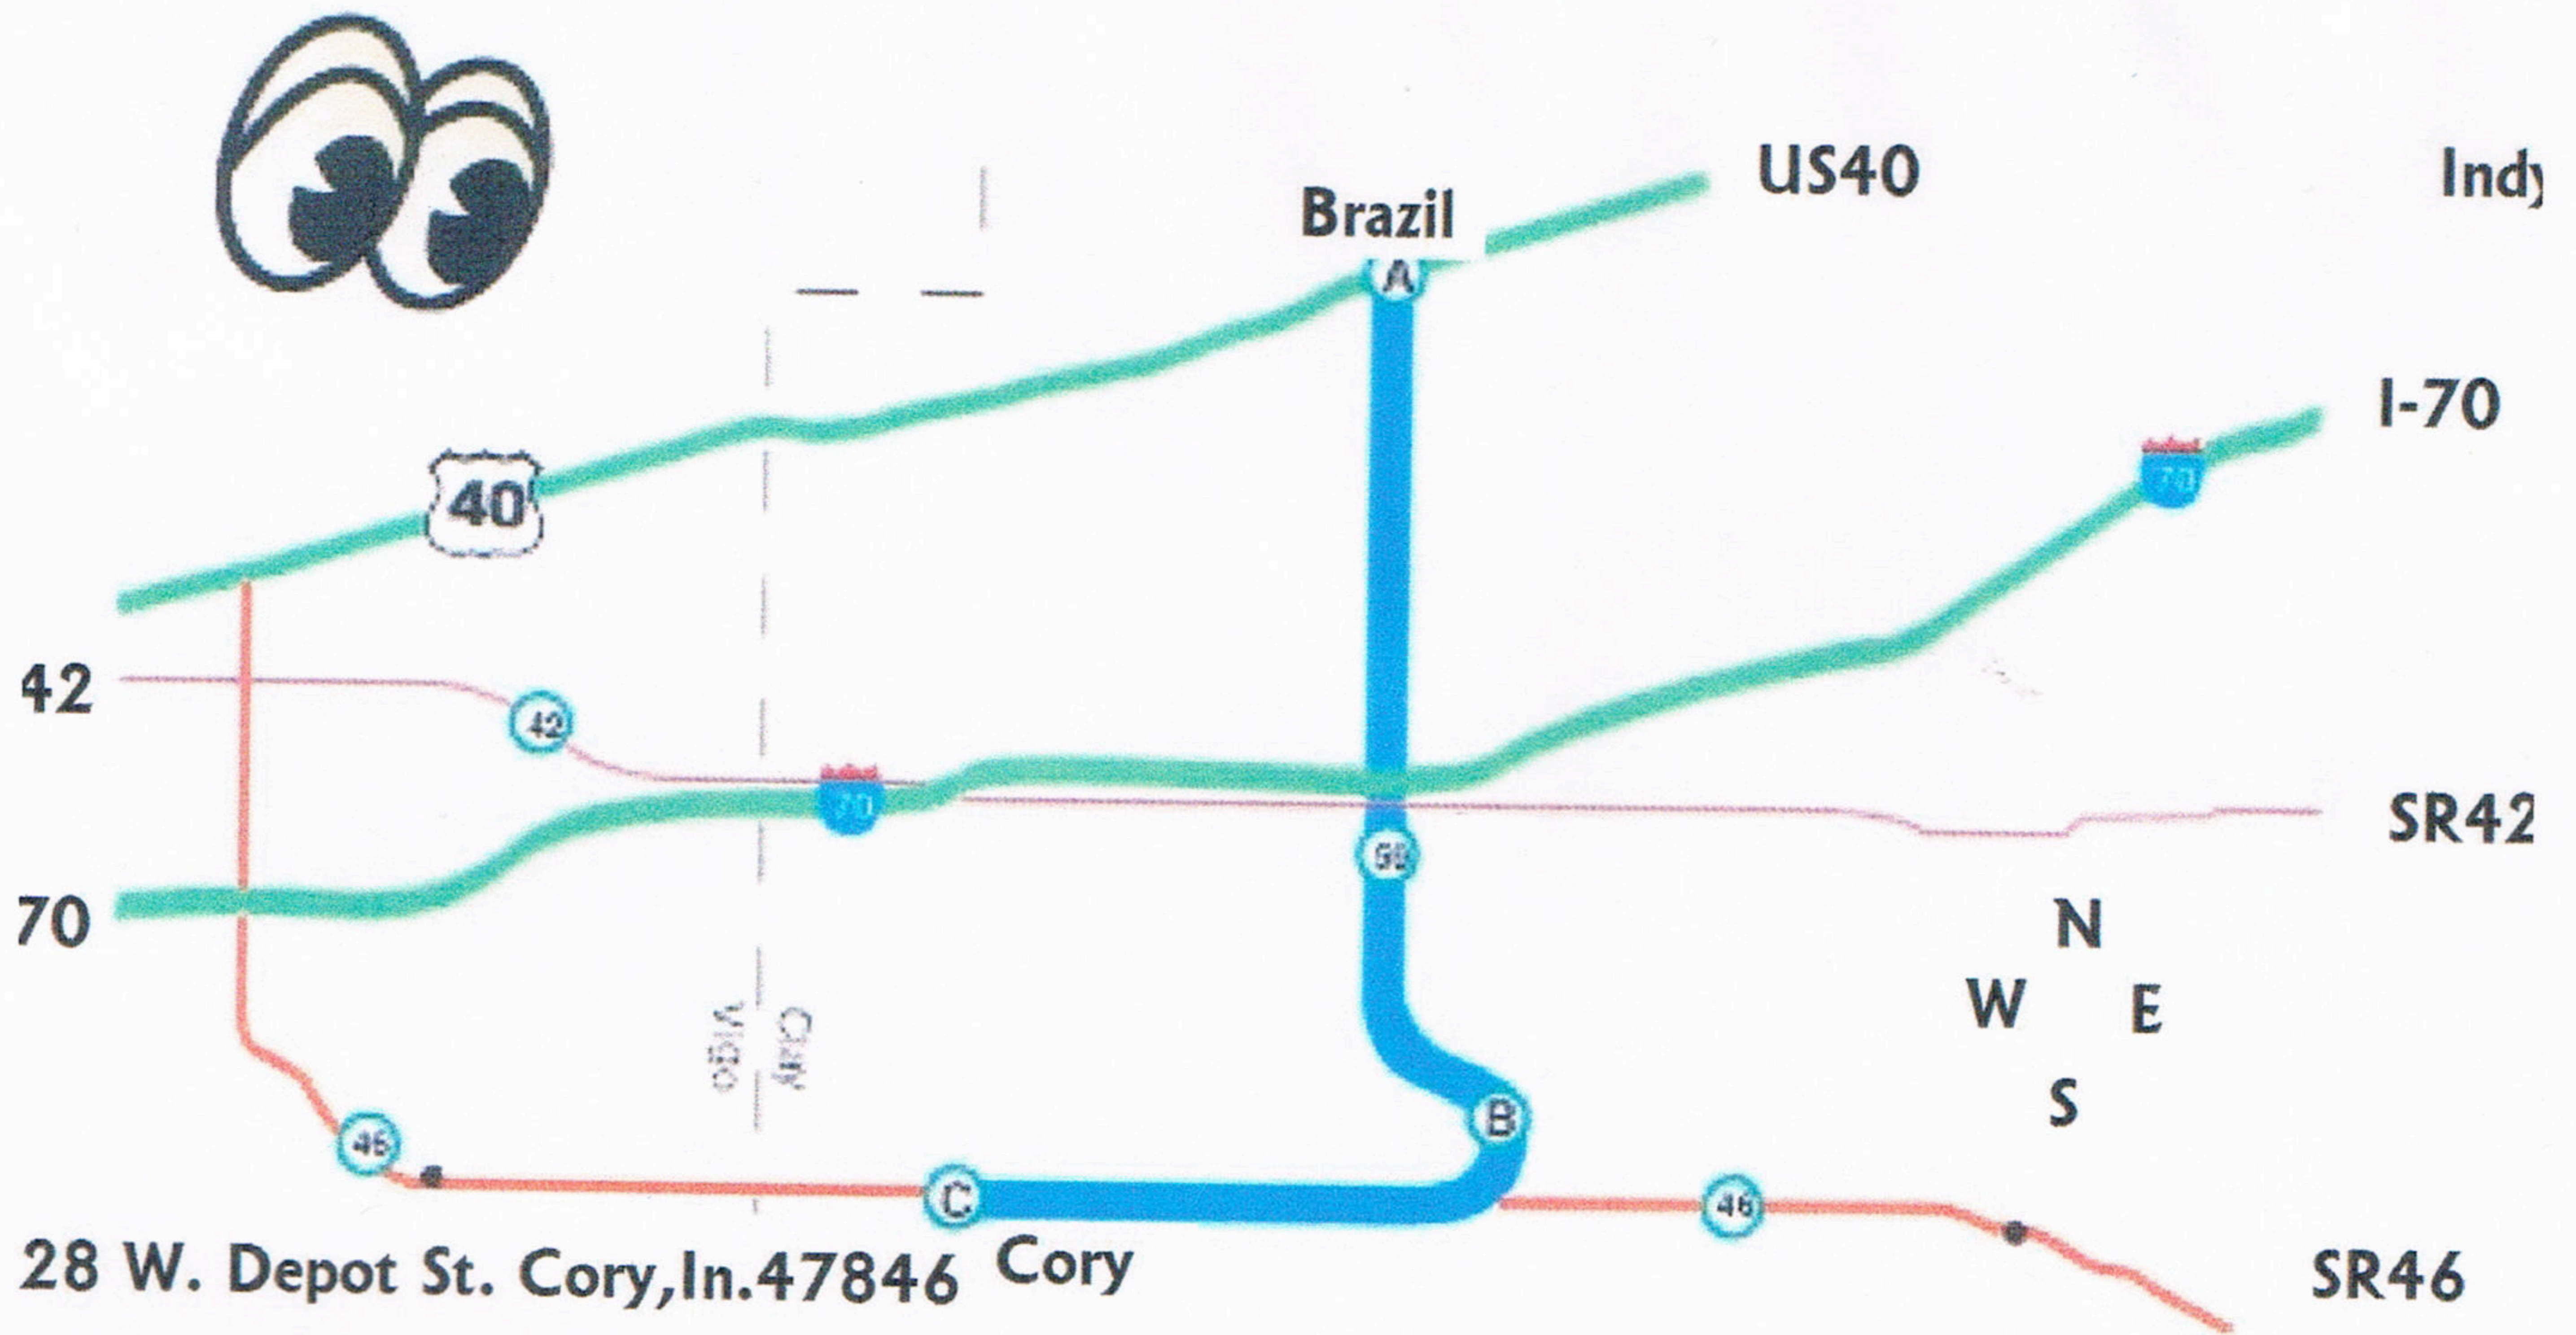

Reg 10 AM to 3 PM
 Awards at 4 PM
 Dash Plaques First 100
 Just Cruisin Mobile DJ
 50/50
 Car Show Close to Festival
 Awards at 4 PM
 Trivia
 Judging ends at 3PM Come Early

Sept. 29
2012
10AM to 4PM
Cory , Indiana

Enjoy the Festival
 Flea Market
 Crafts
 Food
 Rides for the Younger Children
 Yard Sales
 Jonahs Fish Fry 12 to 4
 Redneck Lawnmower Demolition
 Derby

Best FoMoCo
 Best GM
 Best MoPar
 Best Other
 Best Motorcycle US
 Best Motorcycle Import

Fireman's Choice
 Queens Choice
 Festival Choice
 Best of the Rest (Top 30)
 Top 5 Motorcycles
 Pre-entry form on the
 backside of flier

Directions to Cory, IN.

I-70 take IN 59 south to IN 46, west 4.7 miles turn south by church sign, look for car show sign

Easy in, use the East road into Cory

Name _____ Make of Car or Bike _____
 Address _____ Model _____
 City & State _____ Year & Color _____
 E-MAIL _____ Shirt Size S M L XL 2X

Mail To
Charlie Tipton
13501 East Kyle Ave
Rosedale, IN.
47874