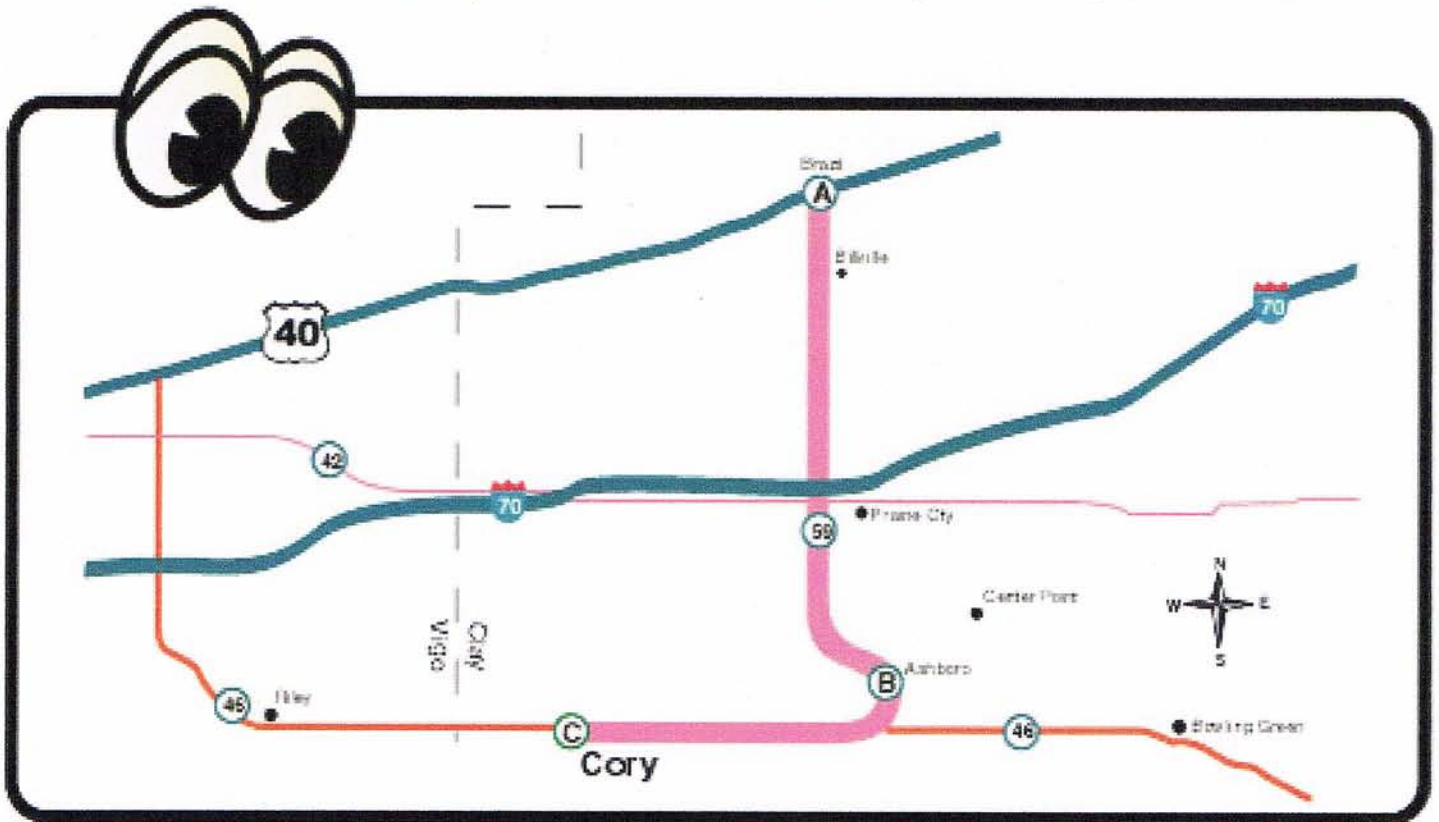

Sept. 25, 2010 12pm to 4pm

Cory, Indiana

Dash Plaques to First 50
Music DJ "Just Cruisin" (Oldies)
50/50
Parking Close to Festival
Cash Given Out Every 1/2 hr.

Enjoy the Apple Festival

Flea Market
Crafts
Food
Rides
Yard Sales

For More Info Call Charlie at 812-446-2612 or E-Mail justercruisin95@aol.com

Directions & Entry Forms on the back side

Directions to Cory, IN.

From I-70 take IN 59 south to IN 46, west 4.7 miles turn south by church sign, look for car show sign

Easy in, use the East road into Cory

Name _____

Make of Car or Bike _____

Address _____

Model _____

City & State _____

Year & Color _____

E-MAIL _____