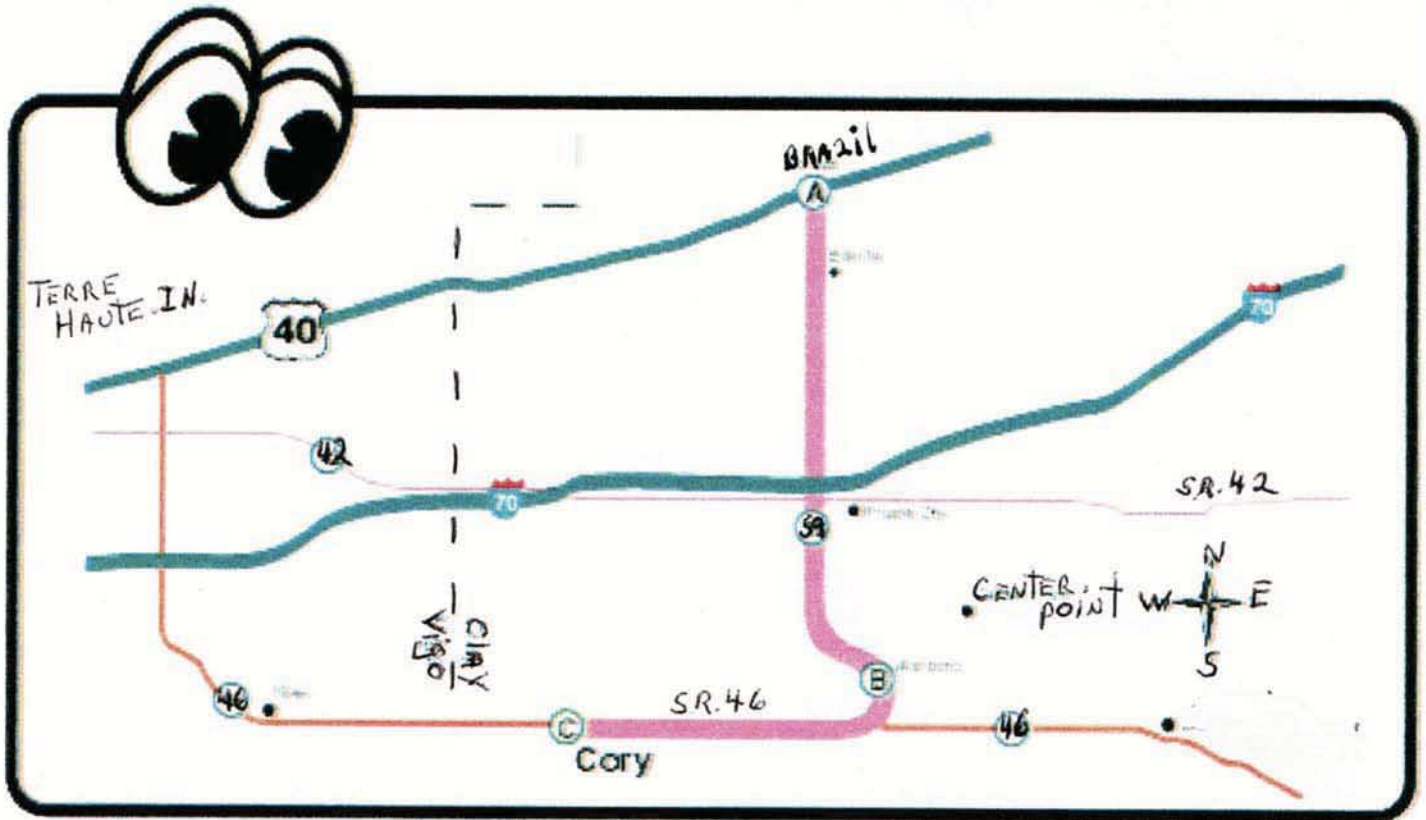

# Directions to Cory, IN.

From I-70 take IN 59 south to IN 46. west 4.7 miles turn south by church sign, look for car show

Easy in, use the East road into Cory

Name \_\_\_\_\_ Make of Car or Bike \_\_\_\_\_

**Cory , Indiana**

Dash Plaques First 50  
 Just Cruisin Mobile DJ  
 50/50  
 Car Show Close to Festival  
 Cash Give-a-Ways Every ½ hr.  
 Wards at 4 PM  
 Trivia  
 Judging ends at 2 Come Early

**Enjoy the Festival**